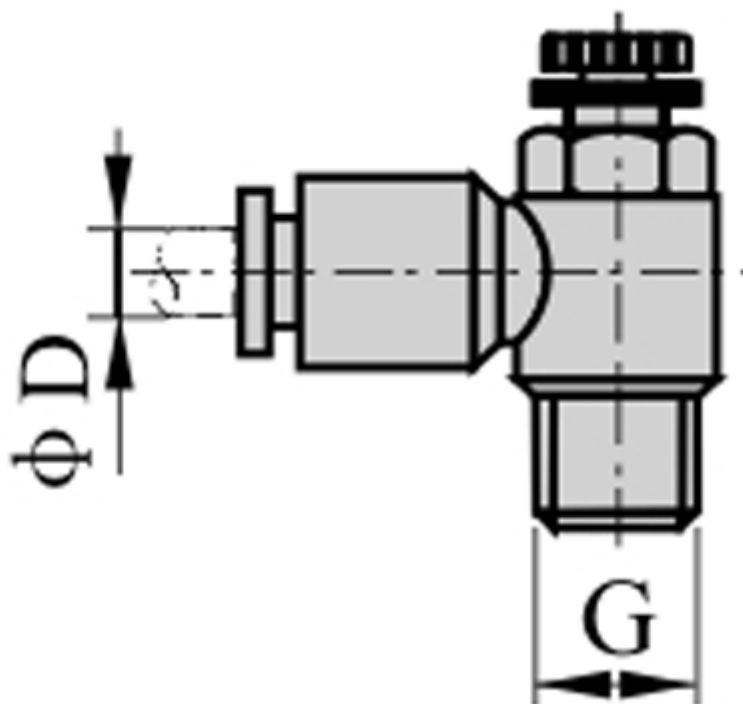

Data Sheet

Article number: 58ESL602

Description: Fitting ESL602, out flow control
thread 1/4", tube diameter 6

Measures

D = 6
Thread = 1/4"